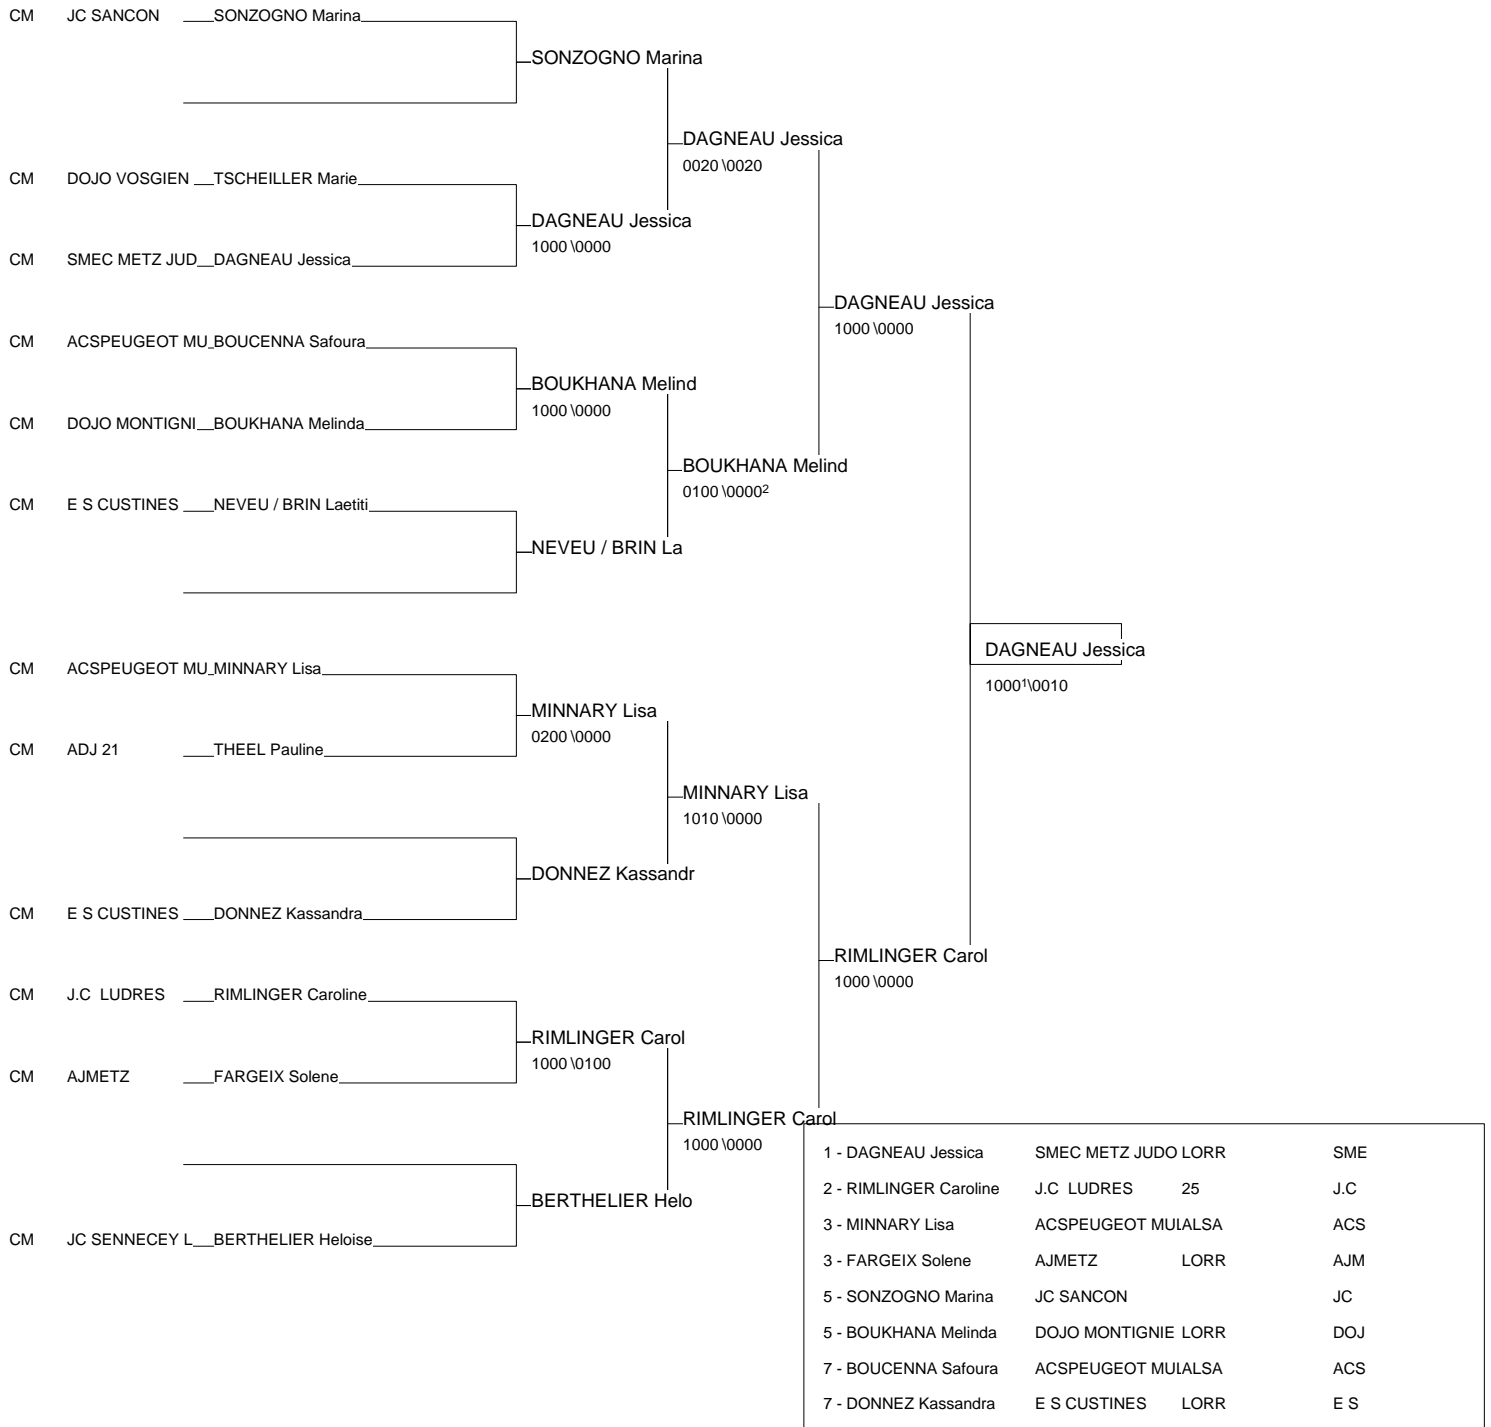

tirage

xx 01/01/1900-01/01/1900

Cat. -63

Nb. Judokas : 12