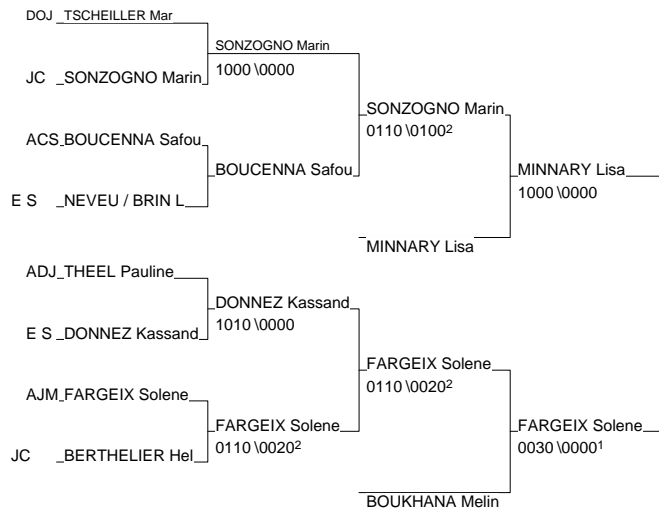

tirage

xx 01/01/1900-01/01/1900

Cat. -63

Nb. Judokas : 12